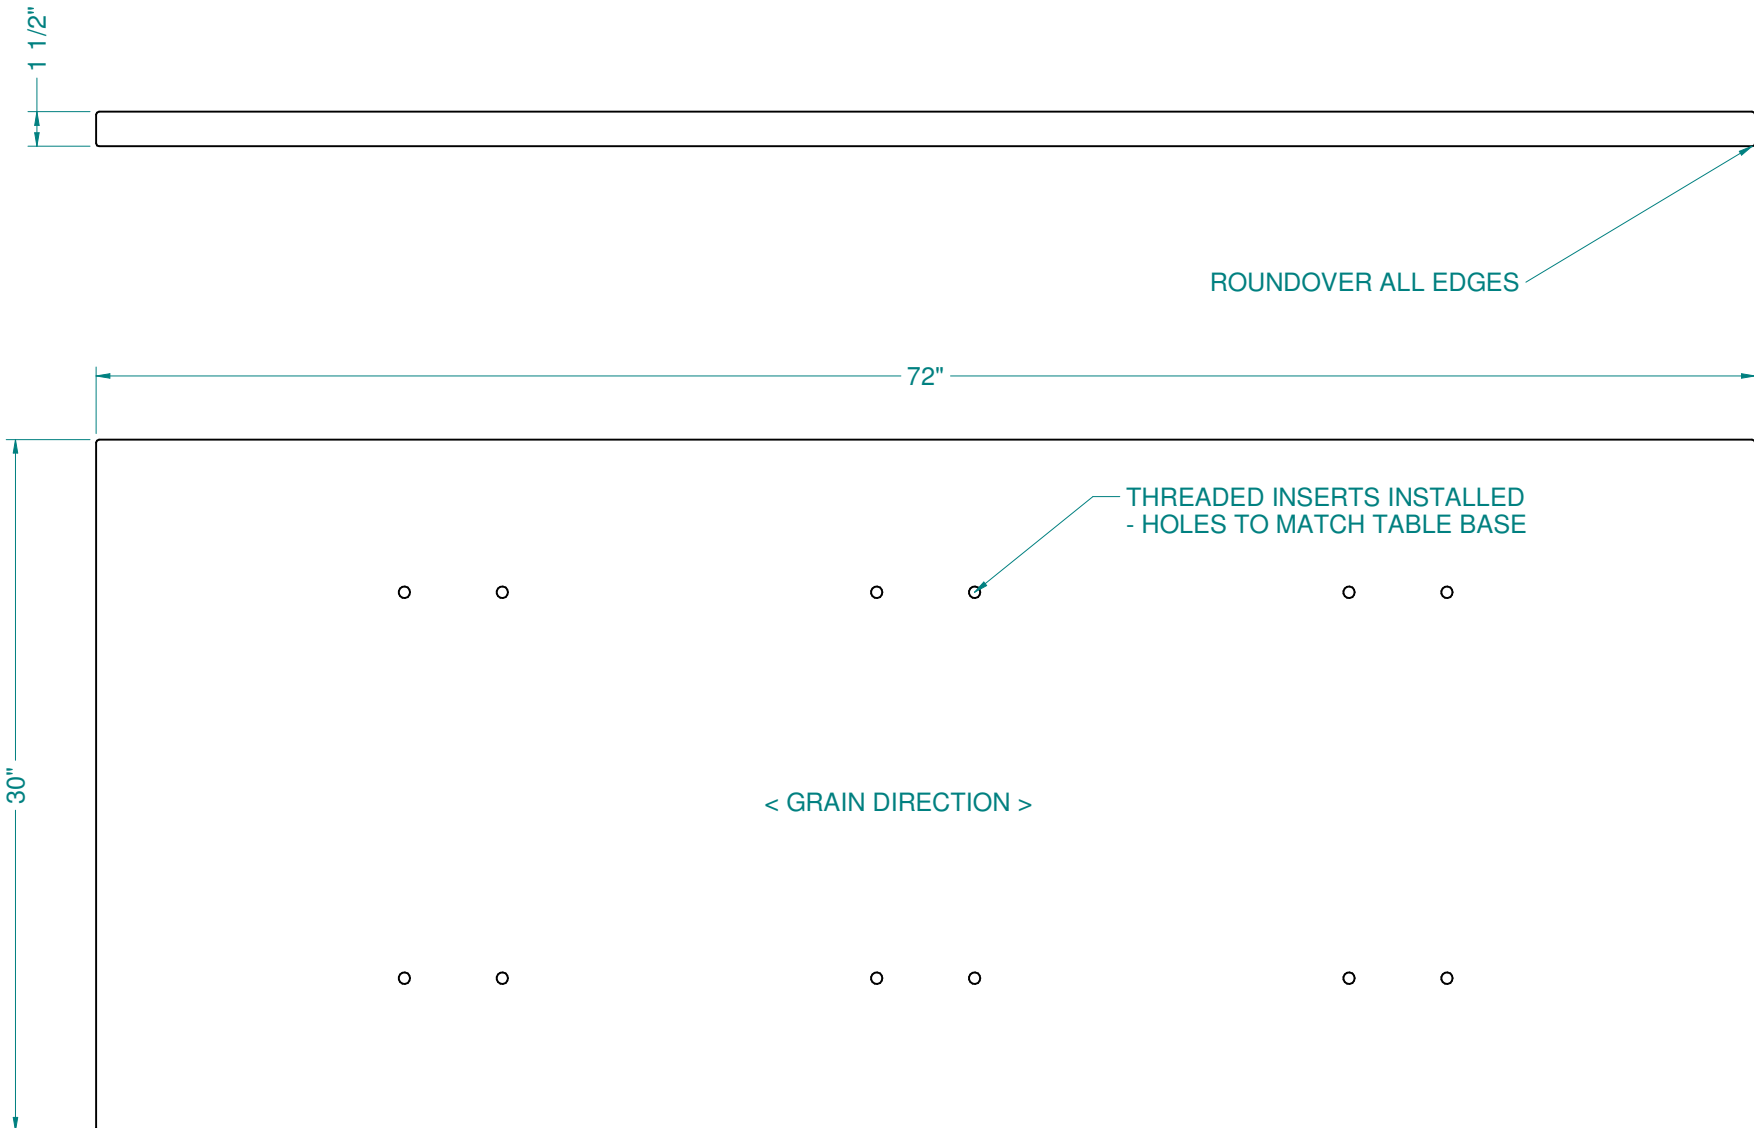

88-0105_Table Top 1.5Tx30Wx72L Family

Packing List for: 88-0143 - Table 30x72x42H Family

Item #	Description	Quantity
88-0043	Table Base 30x72x42H Family	1
88-0105	Table Top 1-1/2Thx30Wx72L Family	1
	Allen Key	1
	5/16" Pan Head Cap Screw	24
	Table Leveler	4

- SLOT SPACING CRITICAL - TO MATCH HOLES IN TABLE TOP

LOW PROFILE LEVELING GLIDE

KNOCKDOWN TABLE BASE

2" SQUARE TUBE

EXPLODED VIEW
KNOCKDOWN TABLE BASE