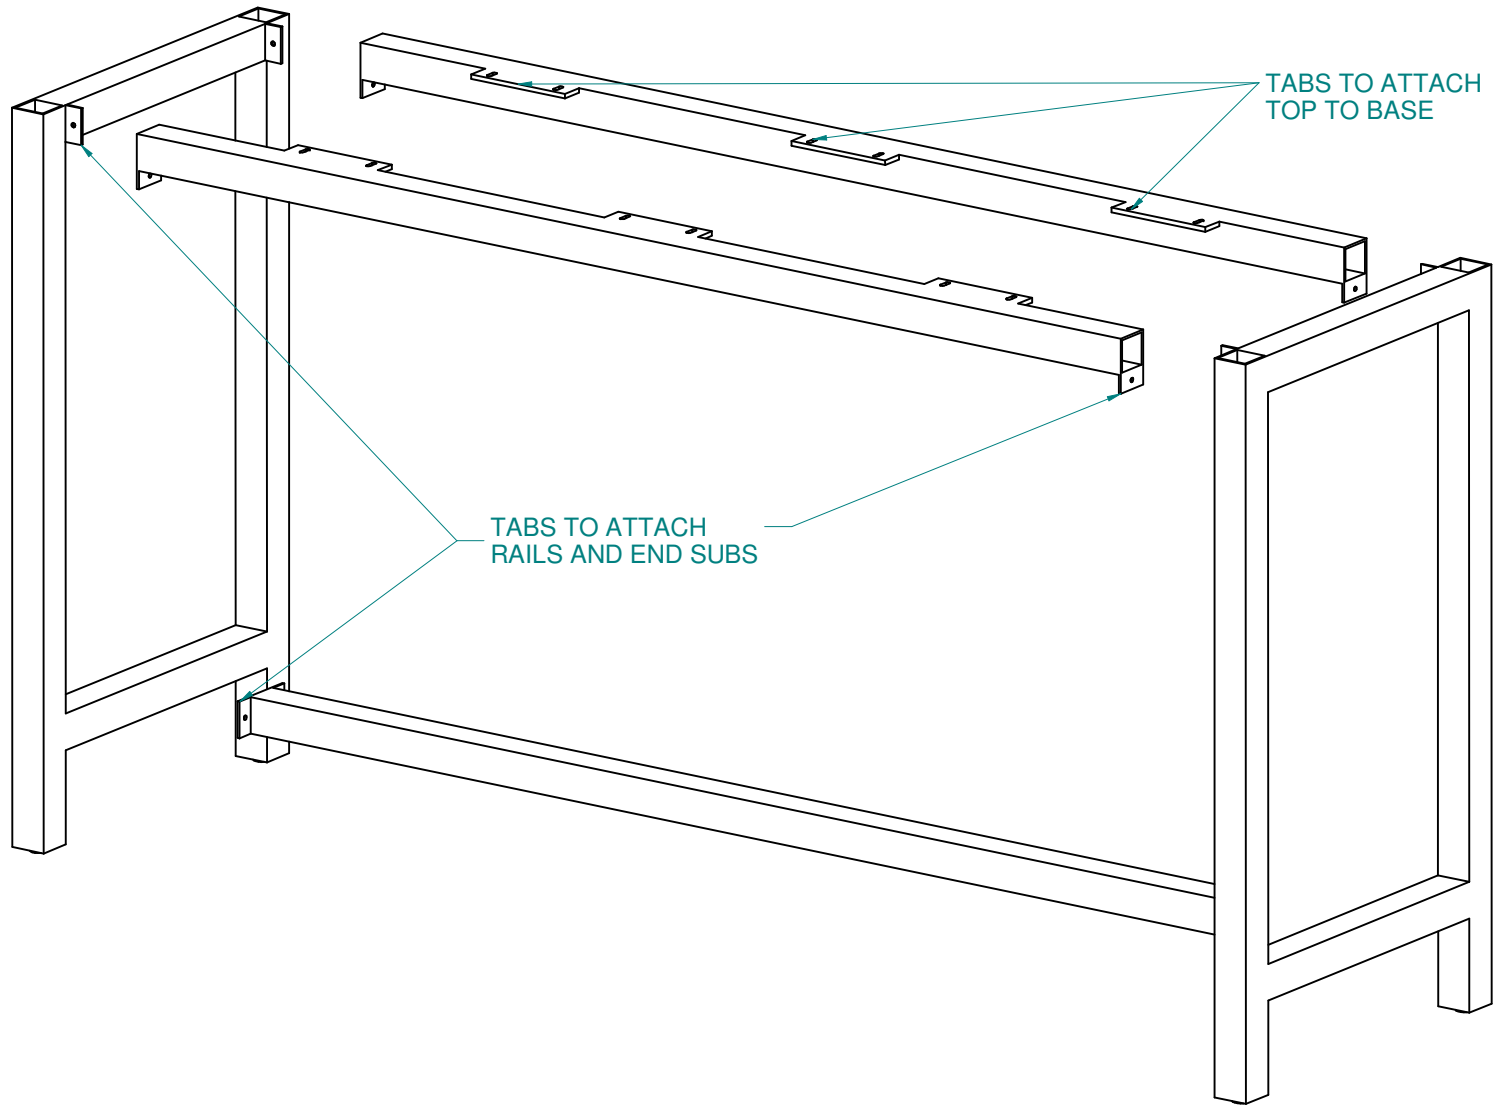

88-0105_Table Top 1.5Tx30Wx72L Family

Packing List for: 88-0143 - Table 30x72x42H Family

Item #	Description	Quantity
88-0043	Table Base 30x72x42H Family	1
88-0105	Table Top 1-1/2Thx30Wx72L Family	1
	Allen Key	1
	5/16" Pan Head Cap Screw	24
	Table Leveler	4

- SLOT SPACING CRITICAL - TO MATCH HOLES IN TABLE TOP

LOW PROFILE LEVELING GLIDE

KNOCKDOWN TABLE BASE

2" SQUARE TUBE

EXPLODED VIEW
KNOCKDOWN TABLE BASE