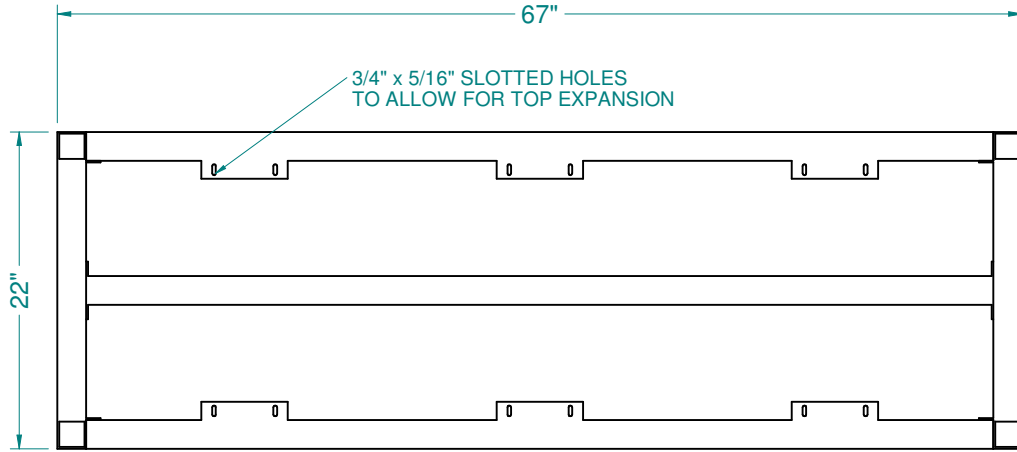

88-0105_Table Top 1.5Tx30Wx72L Family

Packing List for: 88-0143 - Table 30x72x42H Family

Item #	Description	Quantity
88-0043	Table Base 30x72x42H Family	1
88-0105	Table Top 1-1/2Thx30Wx72L Family	1
	Allen Key	1
	5/16" Pan Head Cap Screw	24
	Table Leveler	4

- SLOT SPACING CRITICAL - TO MATCH HOLES IN TABLE TOP

LOW PROFILE LEVELING GLIDE

KNOCKDOWN TABLE BASE

2" SQUARE TUBE

EXPLODED VIEW
KNOCKDOWN TABLE BASE