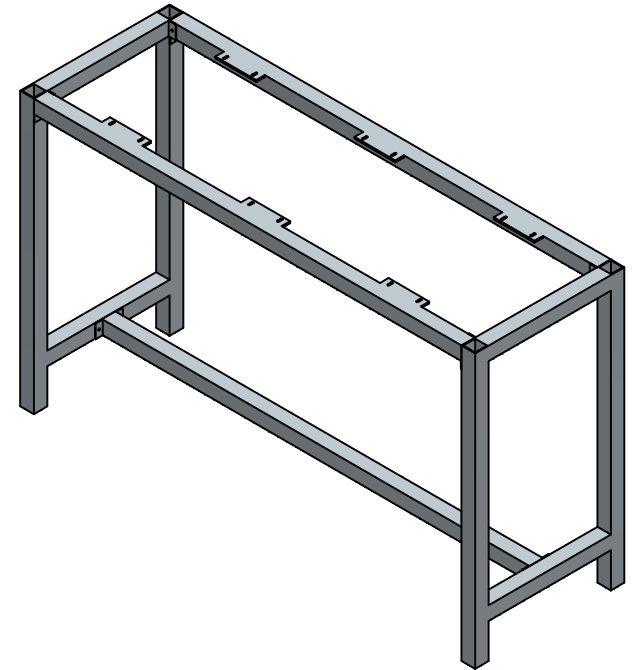

88-0105_Table Top 1.5Tx30Wx72L Family

Packing List for: 88-0143 - Table 30x72x42H Family

Item #	Description	Quantity
88-0043	Table Base 30x72x42H Family	1
88-0105	Table Top 1-1/2Thx30Wx72L Family	1
	Allen Key	1
	5/16" Pan Head Cap Screw	24
	Table Leveler	4

- SLOT SPACING CRITICAL - TO MATCH HOLES IN TABLE TOP

LOW PROFILE LEVELING GLIDE

KNOCKDOWN TABLE BASE

2" SQUARE TUBE

EXPLODED VIEW
KNOCKDOWN TABLE BASE