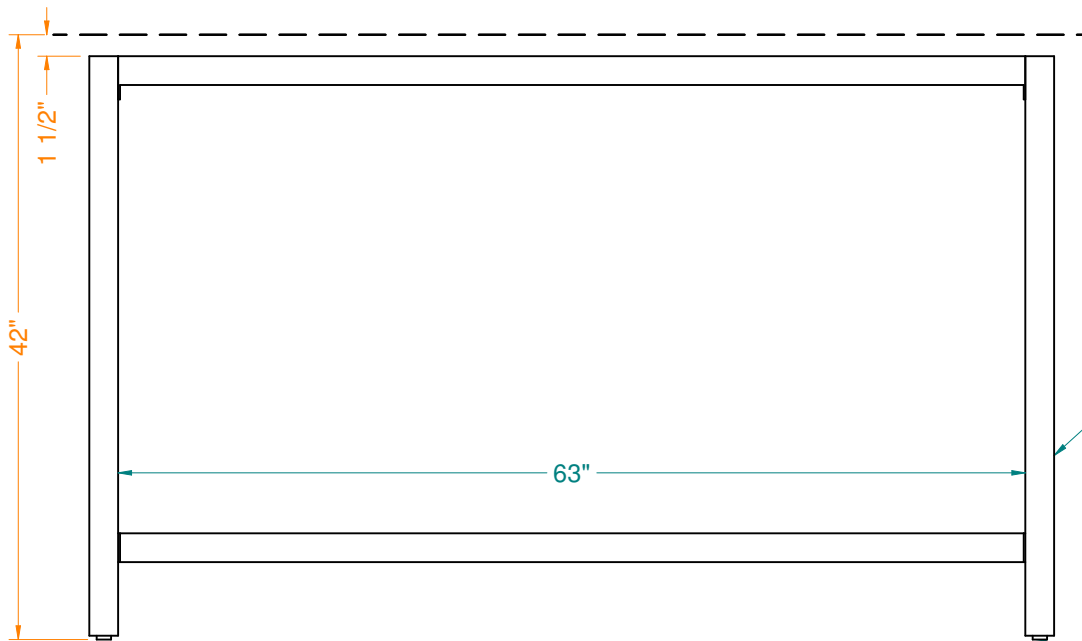

88-0105_Table Top 1.5Tx30Wx72L Family

Packing List for: 88-0143 - Table 30x72x42H Family

Item #	Description	Quantity
88-0043	Table Base 30x72x42H Family	1
88-0105	Table Top 1-1/2Thx30Wx72L Family	1
	Allen Key	1
	5/16" Pan Head Cap Screw	24
	Table Leveler	4

- SLOT SPACING CRITICAL - TO MATCH HOLES IN TABLE TOP

LOW PROFILE LEVELING GLIDE

KNOCKDOWN TABLE BASE

2" SQUARE TUBE

EXPLODED VIEW
KNOCKDOWN TABLE BASE